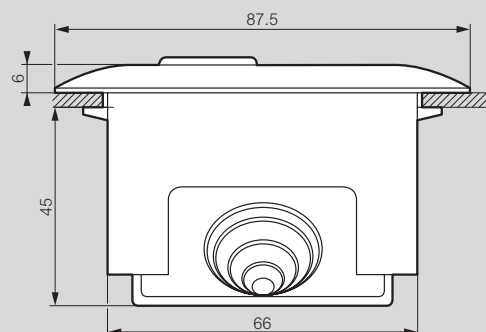

Flush-mounting office modules

0 535 60

0 535 61

0 535 65

Can be installed in dry partitions or integrated directly into the office furniture

Pack	Cat.Nos	Empty flush-mounting office modules
		Aluminium body To be equipped with Arteur or Mosaic Programme wiring accessories
		Capacity 8 modules
20	0 535 60	○ White
20	0 535 61	● Aluminium
20	0 535 62	● Black
		Capacity 12 modules
10	0 535 63	○ White
10	0 535 64	● Aluminium
10	0 535 65	● Black

Custom-made offer
please consult us

Floor sockets, p. 479

Flush-mounting office modules

Installation

Cutting dimensions

Overall dimensions

Cat.No	X (mm)	Y (mm)	Z (mm)
0 535 60	225	275	285
0 535 61			
0 535 62			
0 535 63	315	365	375
0 535 64			
0 535 65			

Dimensions

Minimum wall/furniture thickness

Maximum wall/furniture thickness