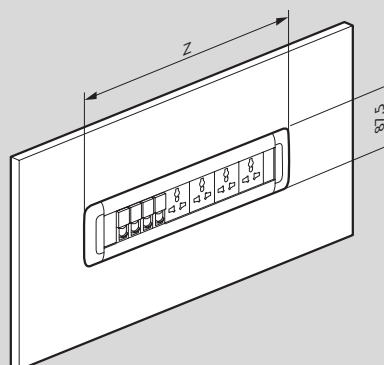

Custom-made offer
please consult us

Floor sockets, p. 479

Flush-mounting office modules

Installation

Cutting dimensions

Overall dimensions

Cat.No	X (mm)	Y (mm)	Z (mm)
0 535 60	225	275	285
0 535 61			
0 535 62			
0 535 63	315	365	375
0 535 64			
0 535 65			

Dimensions

Minimum wall/furniture thickness

Maximum wall/furniture thickness