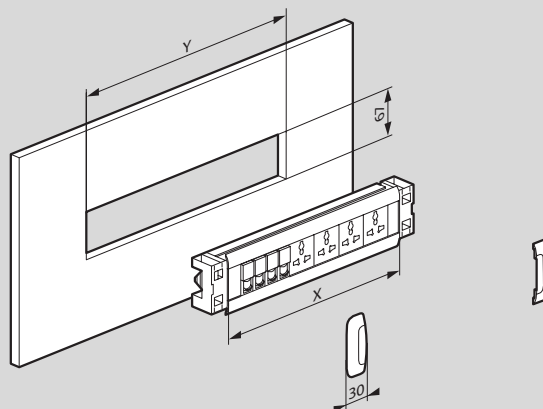

Custom-made offer
please consult us

Floor sockets, p. 479

Flush-mounting office modules

Installation

Cutting dimensions

Overall dimensions

Cat.No	X (mm)	Y (mm)	Z (mm)
0 535 60	225	275	285
0 535 61			
0 535 62			
0 535 63	315	365	375
0 535 64			
0 535 65			

Dimensions

Minimum wall/furniture thickness

Maximum wall/furniture thickness